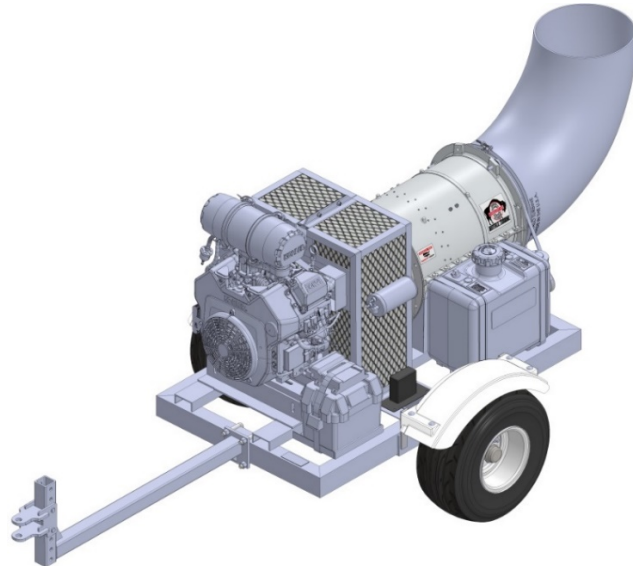

180 Zoar Valley Road • Springville, NY 14141 • Tel: (716) 592-2700 • Fax: (716) 592-2460 • BuffaloTurbine.com

CYCLONE KB5EFI DEBRIS BLOWER MODEL # BT-CKB5EFI

Control	12V Wireless system w/ remote engine start /stop (no choke required), 360° Nozzle Control and Throttle Control
Transmitter	Hand held wireless transmitter with push button control (water resistant)
Battery	12V 300 CCA
Machine Warranty	10 Year Manufacturer Warranty
Kohler Engine Warranty	3 Year Warranty
Frame Length (Skid Mount)	48"
Overall Length with Nozzle (Skid Mount)	75"
Overall Length with Nozzle	112"
Frame Width (Skid Mount)	29"
Overall Width w/ Wheels	48"
Height	39"
Fuel Capacity	6 gallons
Weight	470 lbs.
Input Power	ECH749 Kohler Gasoline Engine (EFI engine does not have a choke)
Input RPM	Adjustable Throttle up to 3900 RPM (more fuel economy when ran below 3600 RPM)
Nozzle	Aerospace Polymer Nozzle (optional aluminum nozzles are available)
Outlet Size	Approx. 12"
Tires	18 x 8.50-8
Trailer	Bolt on trailer package with adjustable hitch
Shipping Weight	565 lbs. (256.28kg)
Shipping Box Size	52"(132.08cm) x 36"(91.44cm) x 48"(121.92cm)