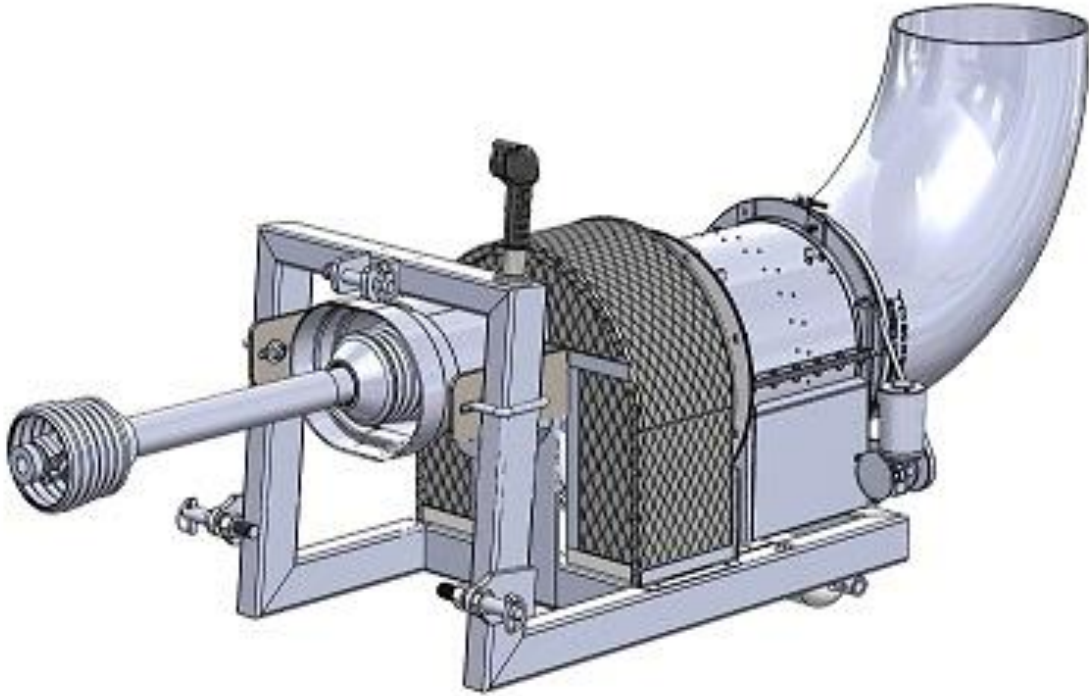

## CYCLONE PTO MEGA DEBRIS BLOWER MODEL # BT-CPTO2-MEGA

---

<b>Control</b>	12V wired 360 Degree Nozzle Control
<b>Machine Warranty</b>	10 Year Manufacturer Warranty
<b>Overall Length with Nozzle</b>	64"
<b>Overall Width</b>	22"
<b>Height</b>	24"
<b>Weight</b>	240 lbs. (108.86kg)
<b>Input Power</b>	PTO
<b>Recommended HP @ PTO</b>	25
<b>Input RPM</b>	USE ONLY @ 540 RPM PTO SHAFT SPEED MAX
<b>Nozzle</b>	Aerospace Polymer Nozzle (optional aluminum nozzles are available)
<b>Outlet Size</b>	Approx. 12"
<b>Shipping Weight</b>	310 lbs. (140.61kg)