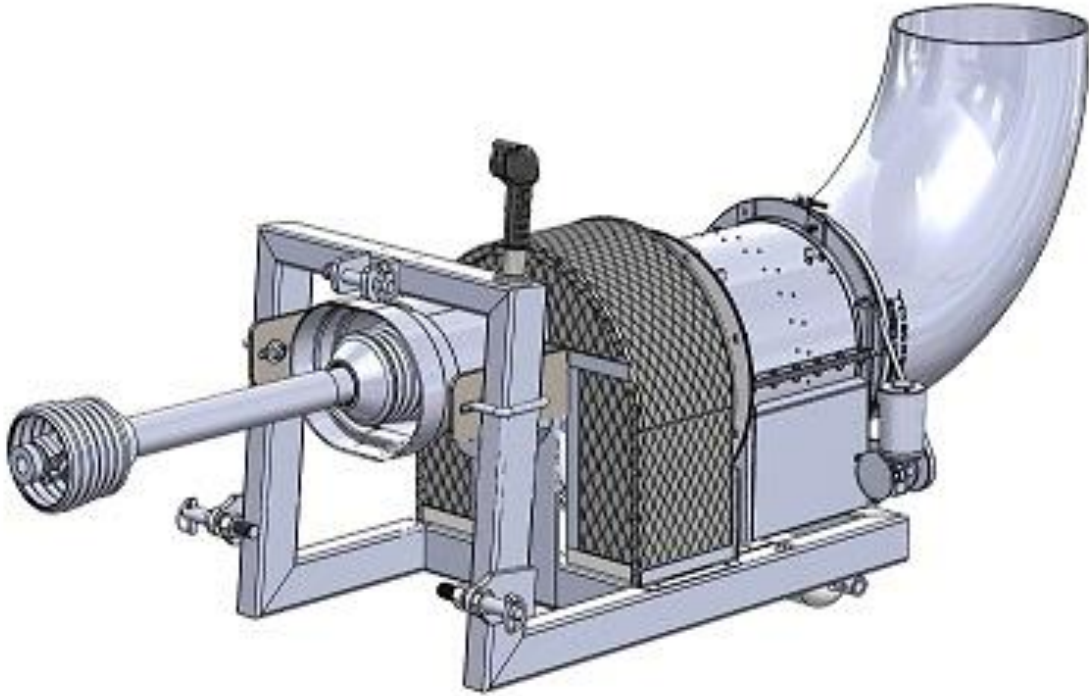

## CYCLONE PTO MEGA DEBRIS BLOWER MODEL # BT-CPTO2CE-MEGA (CE CERTIFIED)

---

<b>Control</b>	12V wired 360 Degree Nozzle Control
<b>Machine Warranty</b>	10 Year Manufacturer Warranty
<b>Overall Length with Nozzle</b>	64"
<b>Overall Width</b>	22"
<b>Height</b>	24"
<b>Weight</b>	240 lbs. (108.86kg)
<b>Input Power</b>	PTO
<b>Recommended HP @ PTO</b>	25
<b>Input RPM</b>	USE ONLY @ 540 RPM PTO SHAFT SPEED MAX
<b>Nozzle</b>	Aerospace Polymer Nozzle (optional aluminum nozzles are available)
<b>Outlet Size</b>	Approx. 12"
<b>Shipping Weight</b>	310 lbs. (140.61kg)