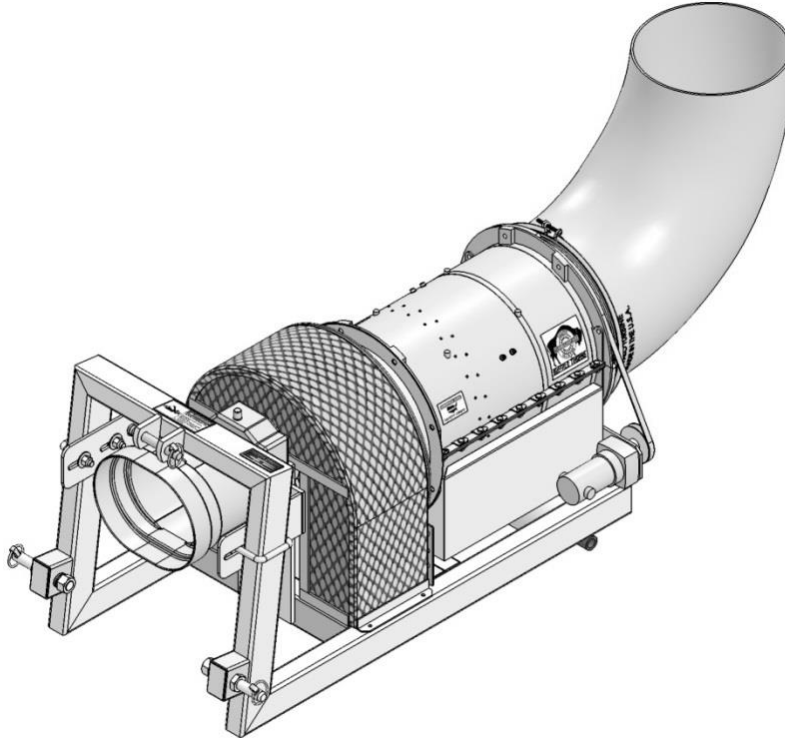

## CYCLONE PTO-HIGH SPEED DEBRIS BLOWER MODEL # BT-CPTOHS

---

<b>Control</b>	12V wired 360 Degree Nozzle Control
<b>Machine Warranty</b>	10 Year Manufacturer Warranty
<b>Overall Length with Nozzle</b>	63"
<b>Overall Width</b>	22"
<b>Height</b>	24"
<b>Weight</b>	245 lbs.
<b>Input Power</b>	Direct Drive Gearbox
<b>Recommended HP @ PTO</b>	25
<b>Input RPM</b>	USE ONLY @ 540 RPM PTO SHAFT SPEED MAX
<b>Output RPM</b>	up to 4400 RPM
<b>Nozzle</b>	Aerospace Polymer Nozzle (optional aluminum nozzles are available)
<b>Outlet Size</b>	Approx. 12"
<b>Shipping Weight</b>	340 lbs. (132.08kg)