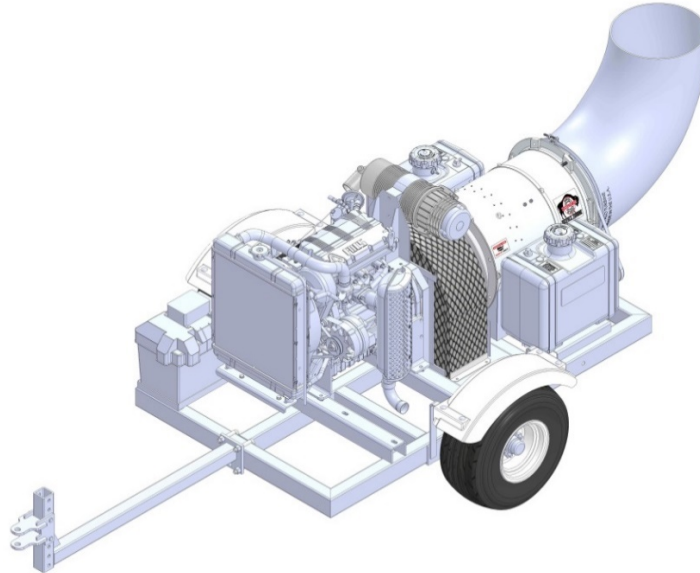

180 Zoar Valley Road • Springville, NY 14141 • Tel: (716) 592-2700 • Fax: (716) 592-2460 • BuffaloTurbine.com

DIESEL DEBRIS BLOWER MODEL # BT-D1003

Control	12V Wireless system w/ 360° Nozzle Control and Throttle Control
Transmitter	Hand held wireless transmitter with push button control (water resistant)
Battery	12V
Machine Warranty	10 Year Manufacturer Warranty
Kohler Engine Warranty	3 Year Warranty
Frame Length (Skid Mount)	60"
Overall Length with Nozzle (Skid Mount)	83"
Overall Length with Nozzle	112"
Frame Width (Skid Mount)	37"
Overall Width Including Wheels	55"
Height	54"
Fuel Capacity	12 gallons
Weight	800 lbs. (362.874kg)
Input Power	KDW1003 Kohler Diesel Engine
Input RPM	Adjustable Throttle up to 3600 RPM
Nozzle	Aerospace Polymer Nozzle (optional aluminum nozzles are available)
Outlet Size	Approx. 12"
Tires	18 x 8.50-8
Trailer	Bolt on trailer package with adjustable hitch
Shipping Weight	880lbs (399.161kg)
Shipping Box Size	68" (172.72cm) x 54" (137.16cm) x 45" (114.30cm)