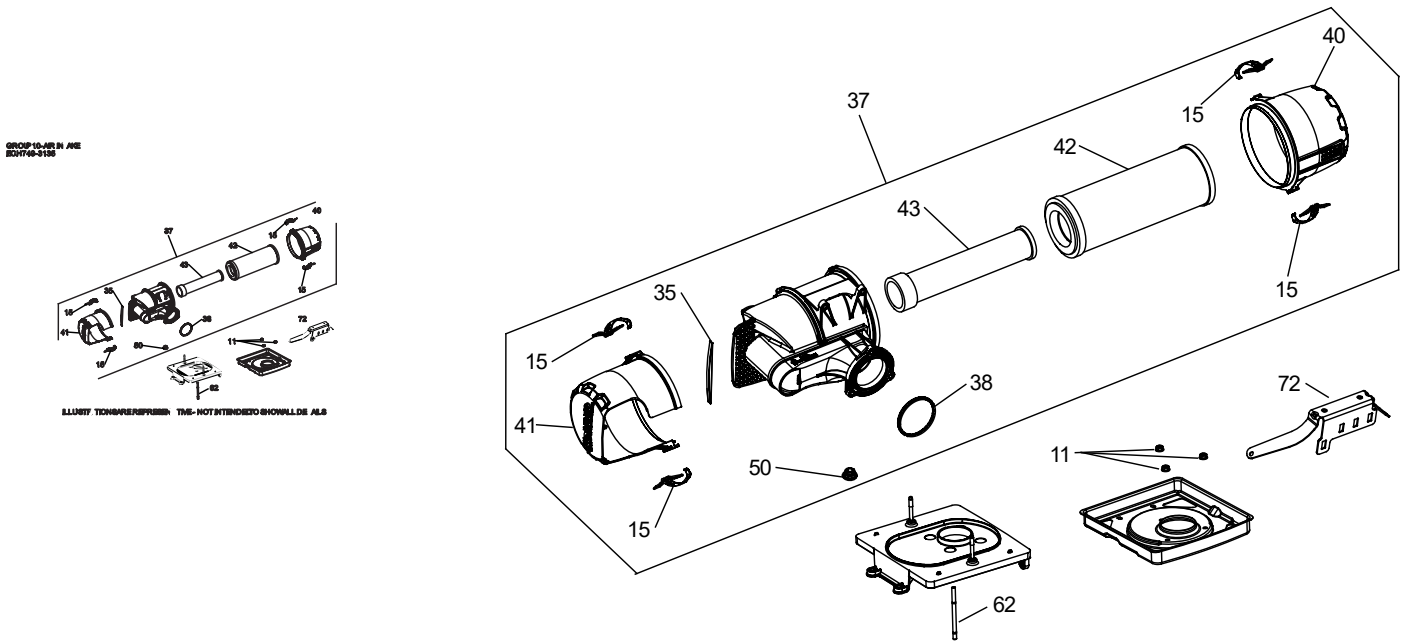

Air Intake

GROUP 10-AIR IN TAKE
ECH749-3135

ILLUSTRATIONS ARE REPRESENTATIVE - NOT INTENDED TO SHOW ALL DETAILS

Air Intake - Group: 10

Pos	Kit	Included in	Part #	Description	Note	QTY	Tech info
11			M-641060-S	NUT, FLG M6X1.0		4	
15			62 154 07-S	CLIP ASSEMBLY		4	
35			62 263 03-S	DAMPER, FOAM INSERT		1	
37			24 048 71-S	KIT, AIR CLEANER (ETB)		1	
38			24 153 31-S	O-RING (HDAC SEAL-EFI)		1