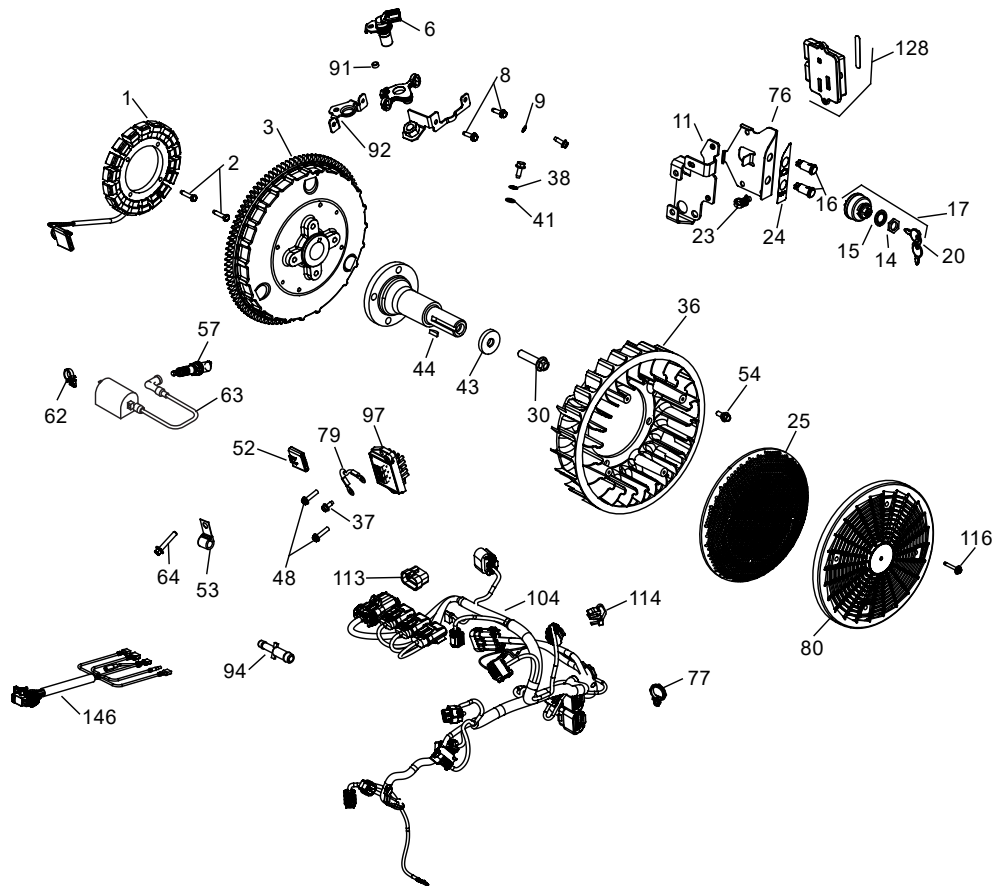

Ignition/Charging

**GROUP 5-IGNITION
ECH749-3135**

GROUP 5-IGNITION
ECH749-3135

ILLUSTRATIONS ARE REPRESENTATIVE - NOT INTENDED TO SHOW ALL DETAILS

Ignition/Charging - Group: 05

Pos	Kit	Included in	Part #	Description	Note	QTY	Tech info
1			237878-S	KIT, 15 / 20 AMP STATOR		1	
2			25 086 402-S	SCREW, THREAD FORMING		2	
3			24 025 100-S	FLYWHEEL, ASSEMBLY-(#24025115S)		1	
6			25 418 01-S	SENSOR, SPEED		1	
8			25 086 398-S	SCREW, THREAD FORMING		2