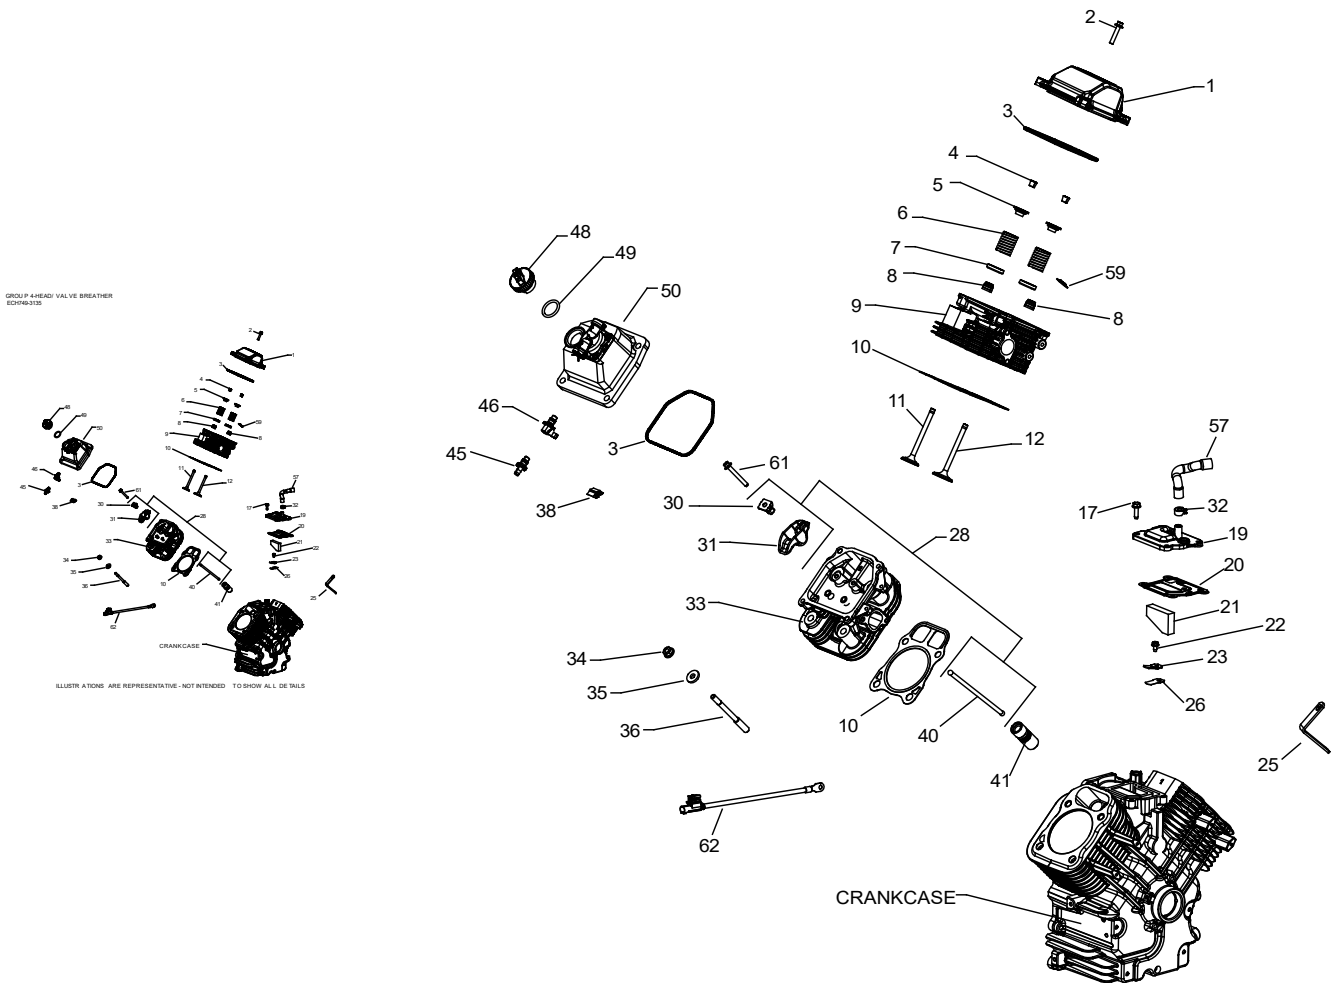

56

25 194 03-S

PRESSURE RELIEF BALL

2

CylinderHead/Breather

GROUP 4-HEAD/VALVE BREATHER  
ECH749-3135

ILLUSTRATIONS ARE REPRESENTATIVE - NOT INTENDED TO SHOW ALL DETAILS

CylinderHead/Breather - Group: 04