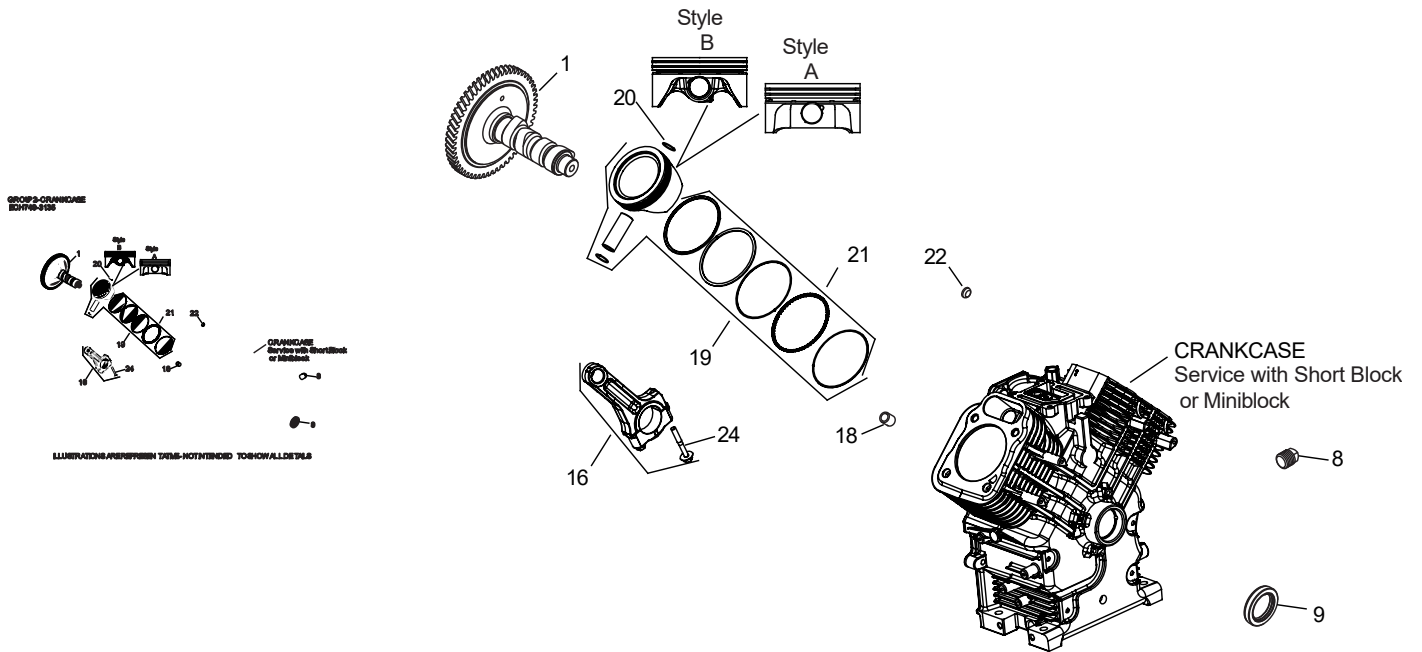

CrankShaft

GROUP 1-CRANKSHAFT  
ECH749-3135

GROUP 1-CRANKSHAFT  
ECH749-3135

ILLUSTRATIONS ARE REPRESENTATIVE - NOT INTENDED TO SHOW ALL DETAILS

ILLUSTRATIONS ARE REPRESENTATIVE - NOT INTENDED TO SHOW ALL DETAILS

ILLUSTRATIONS ARE REPRESENTATIVE - NOT INTENDED TO SHOW ALL DETAILS

CrankCase - Group: 02

Pos	Kit	Included in	Part #	Description	Note	QTY	Tech info
1			24 012 29-S	KIT, CAMSHAFT-USE 24 012 35-S		1	
8			52 139 02-S	PLUG, HD PIPE 3/8"		2	
9			24 032 19-S	SEAL, OIL (HELIX LIP)		1	
16			25 067 04-S	ROD, ASSEMBLY CONNECTING		2	
18			24 380 16-S	PIN, LOCATING		6	