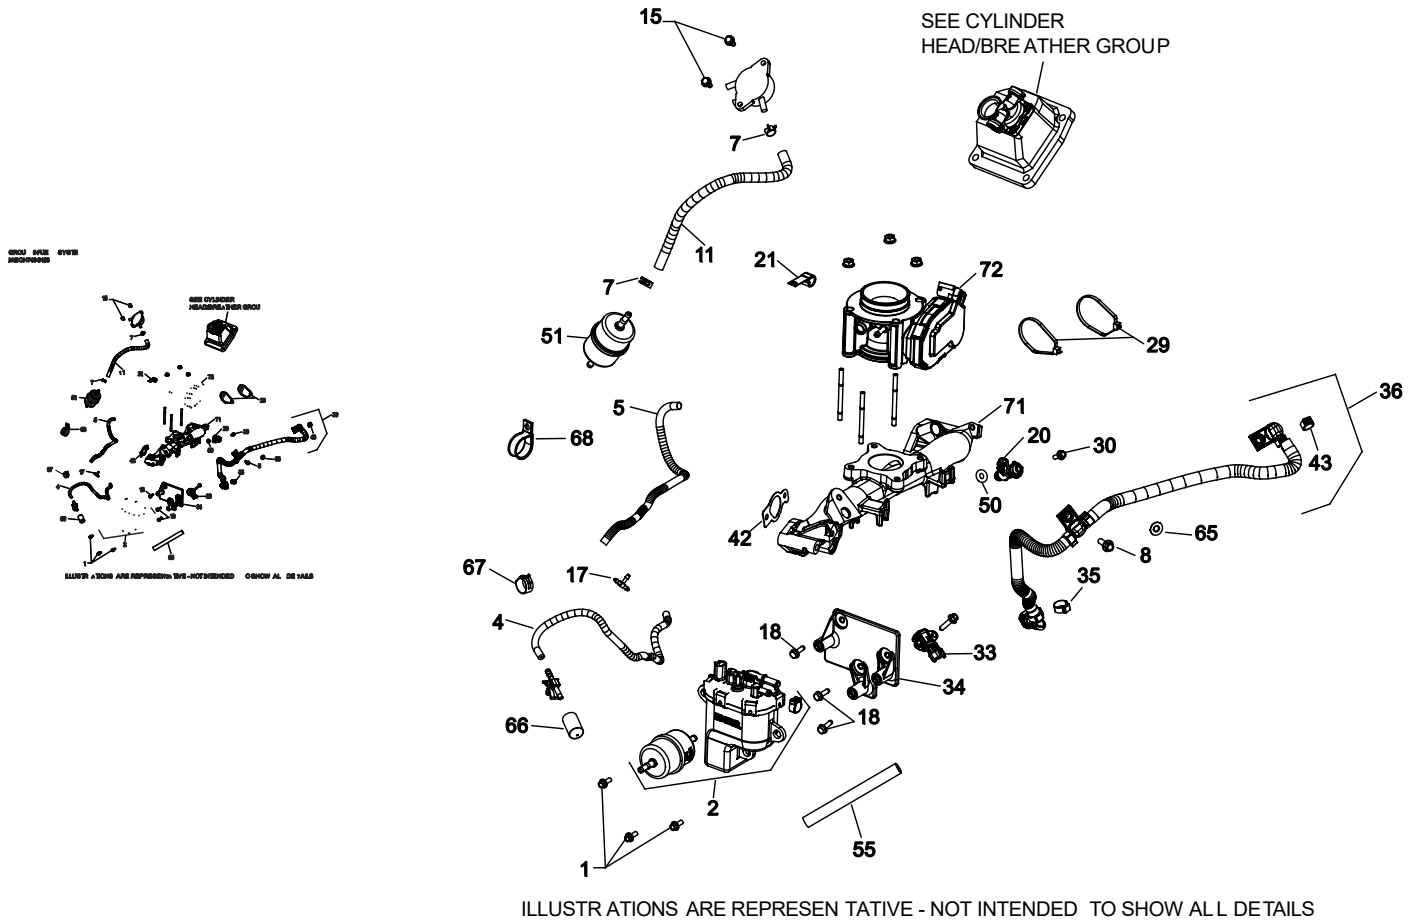

Fuel System

GROUP 8-FUEL SYSTEM
ECH749-3135

Fuel System - Group: 08

Pos	Kit	Included in	Part #	Description	Note	QTY	Tech info
1			M-639016-S	SCREW, FLG M6X1.0X16		3	
2			25 393 19-S	KIT, FUEL PUMP MODULE		1	
4			24 326 119-S	HOSE, EVAPORATIVE (15.0)		3	
5			25 431 22-S	SLEEVE, ANTI-ABRASION		4	
7			25 237 14-S	CLAMP, HOSE (KM)-USE 25 237 31-S		1