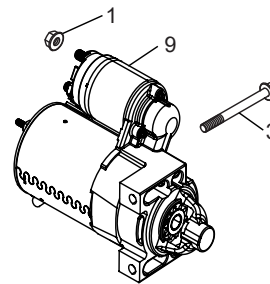

Starting

GROUP 7-S TARTER
ECH749-3135

GROUP 7-S TARTER
ECH749-3135

ILLUSTR ATIONS ARE REPRES EN TATIVE - NOT INTENDED TO SHOW AL L DETAILS

Starting - Group: 07

Pos	Kit	Included in	Part #	Description	Note	QTY	Tech info
1			M-841080-S	NUT, FLG M8X1.25		1	
3			M-851080-S	SCREW, FLG M8X1.25X80		2	
9			25 098 24-S	STARTER, SOLENOID SHIFT		1