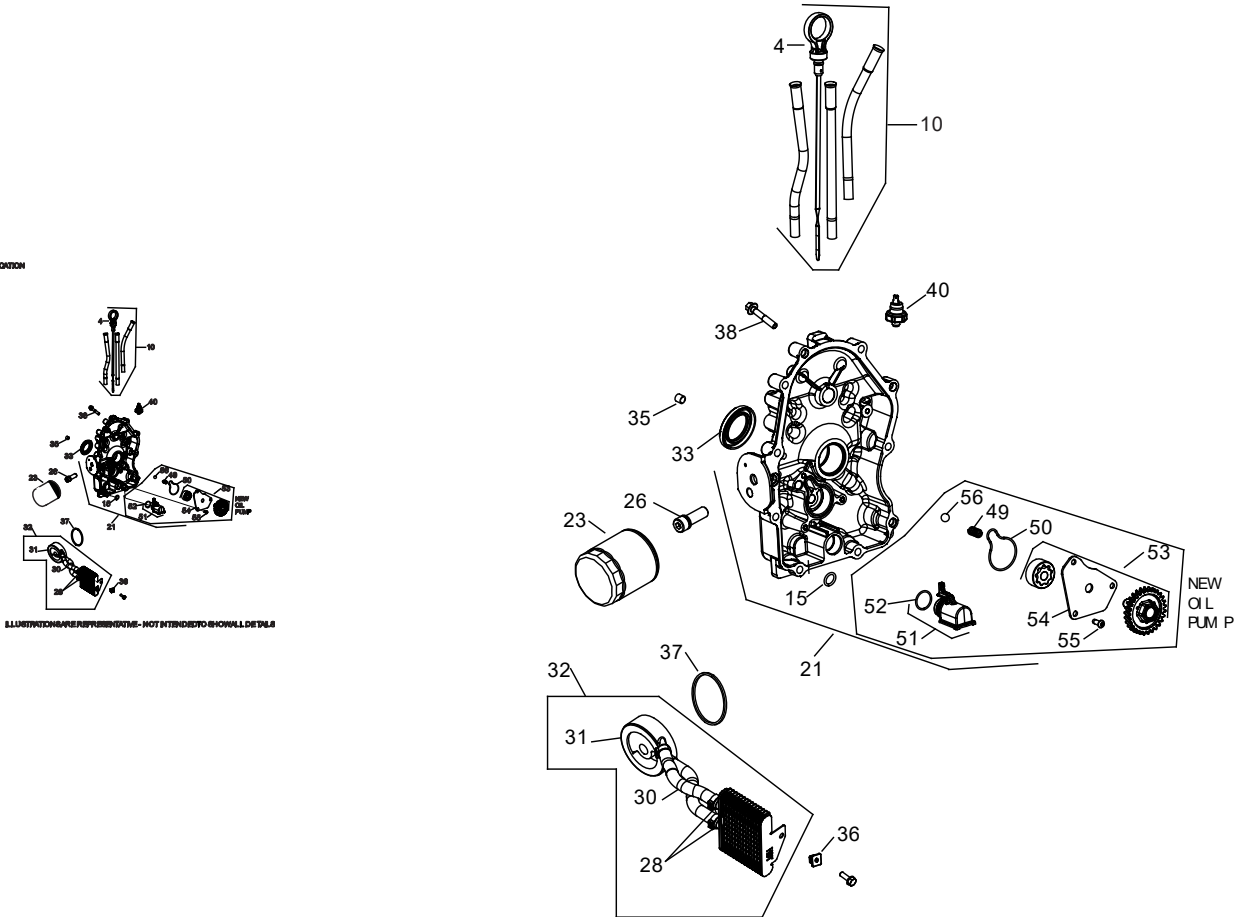

Lubrication

GROUP 3-LUBRIC ATION
ECH739-3135

GROUP 3-LUBRIC ATION
ECH739-3135

ILLUSTRATIONS ARE REPRESENTATIVE - NOT INTENDED TO SHOW ALL DETAILS

Lubrication - Group: 03

Pos	Kit	Included in	Part #	Description	Note	QTY	Tech info
4			24 038 10-S	DIPSTICK		1	
10			24 755 121-S	KIT, DIPSTICK/DIPSTICK TUBES		1	
15			24 153 08-S	O-RING		1	
21			24 009 237-S	KIT, CLOSURE PLATE ASSY		1	
23			52 050 02-S	OIL FILTER		1