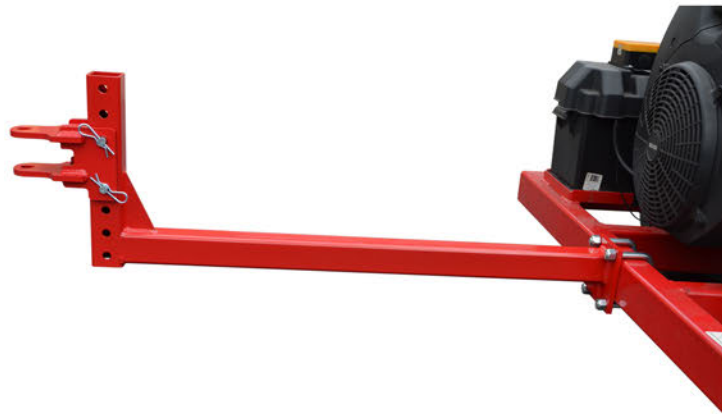

Quick & Easy Adjustable Hitch